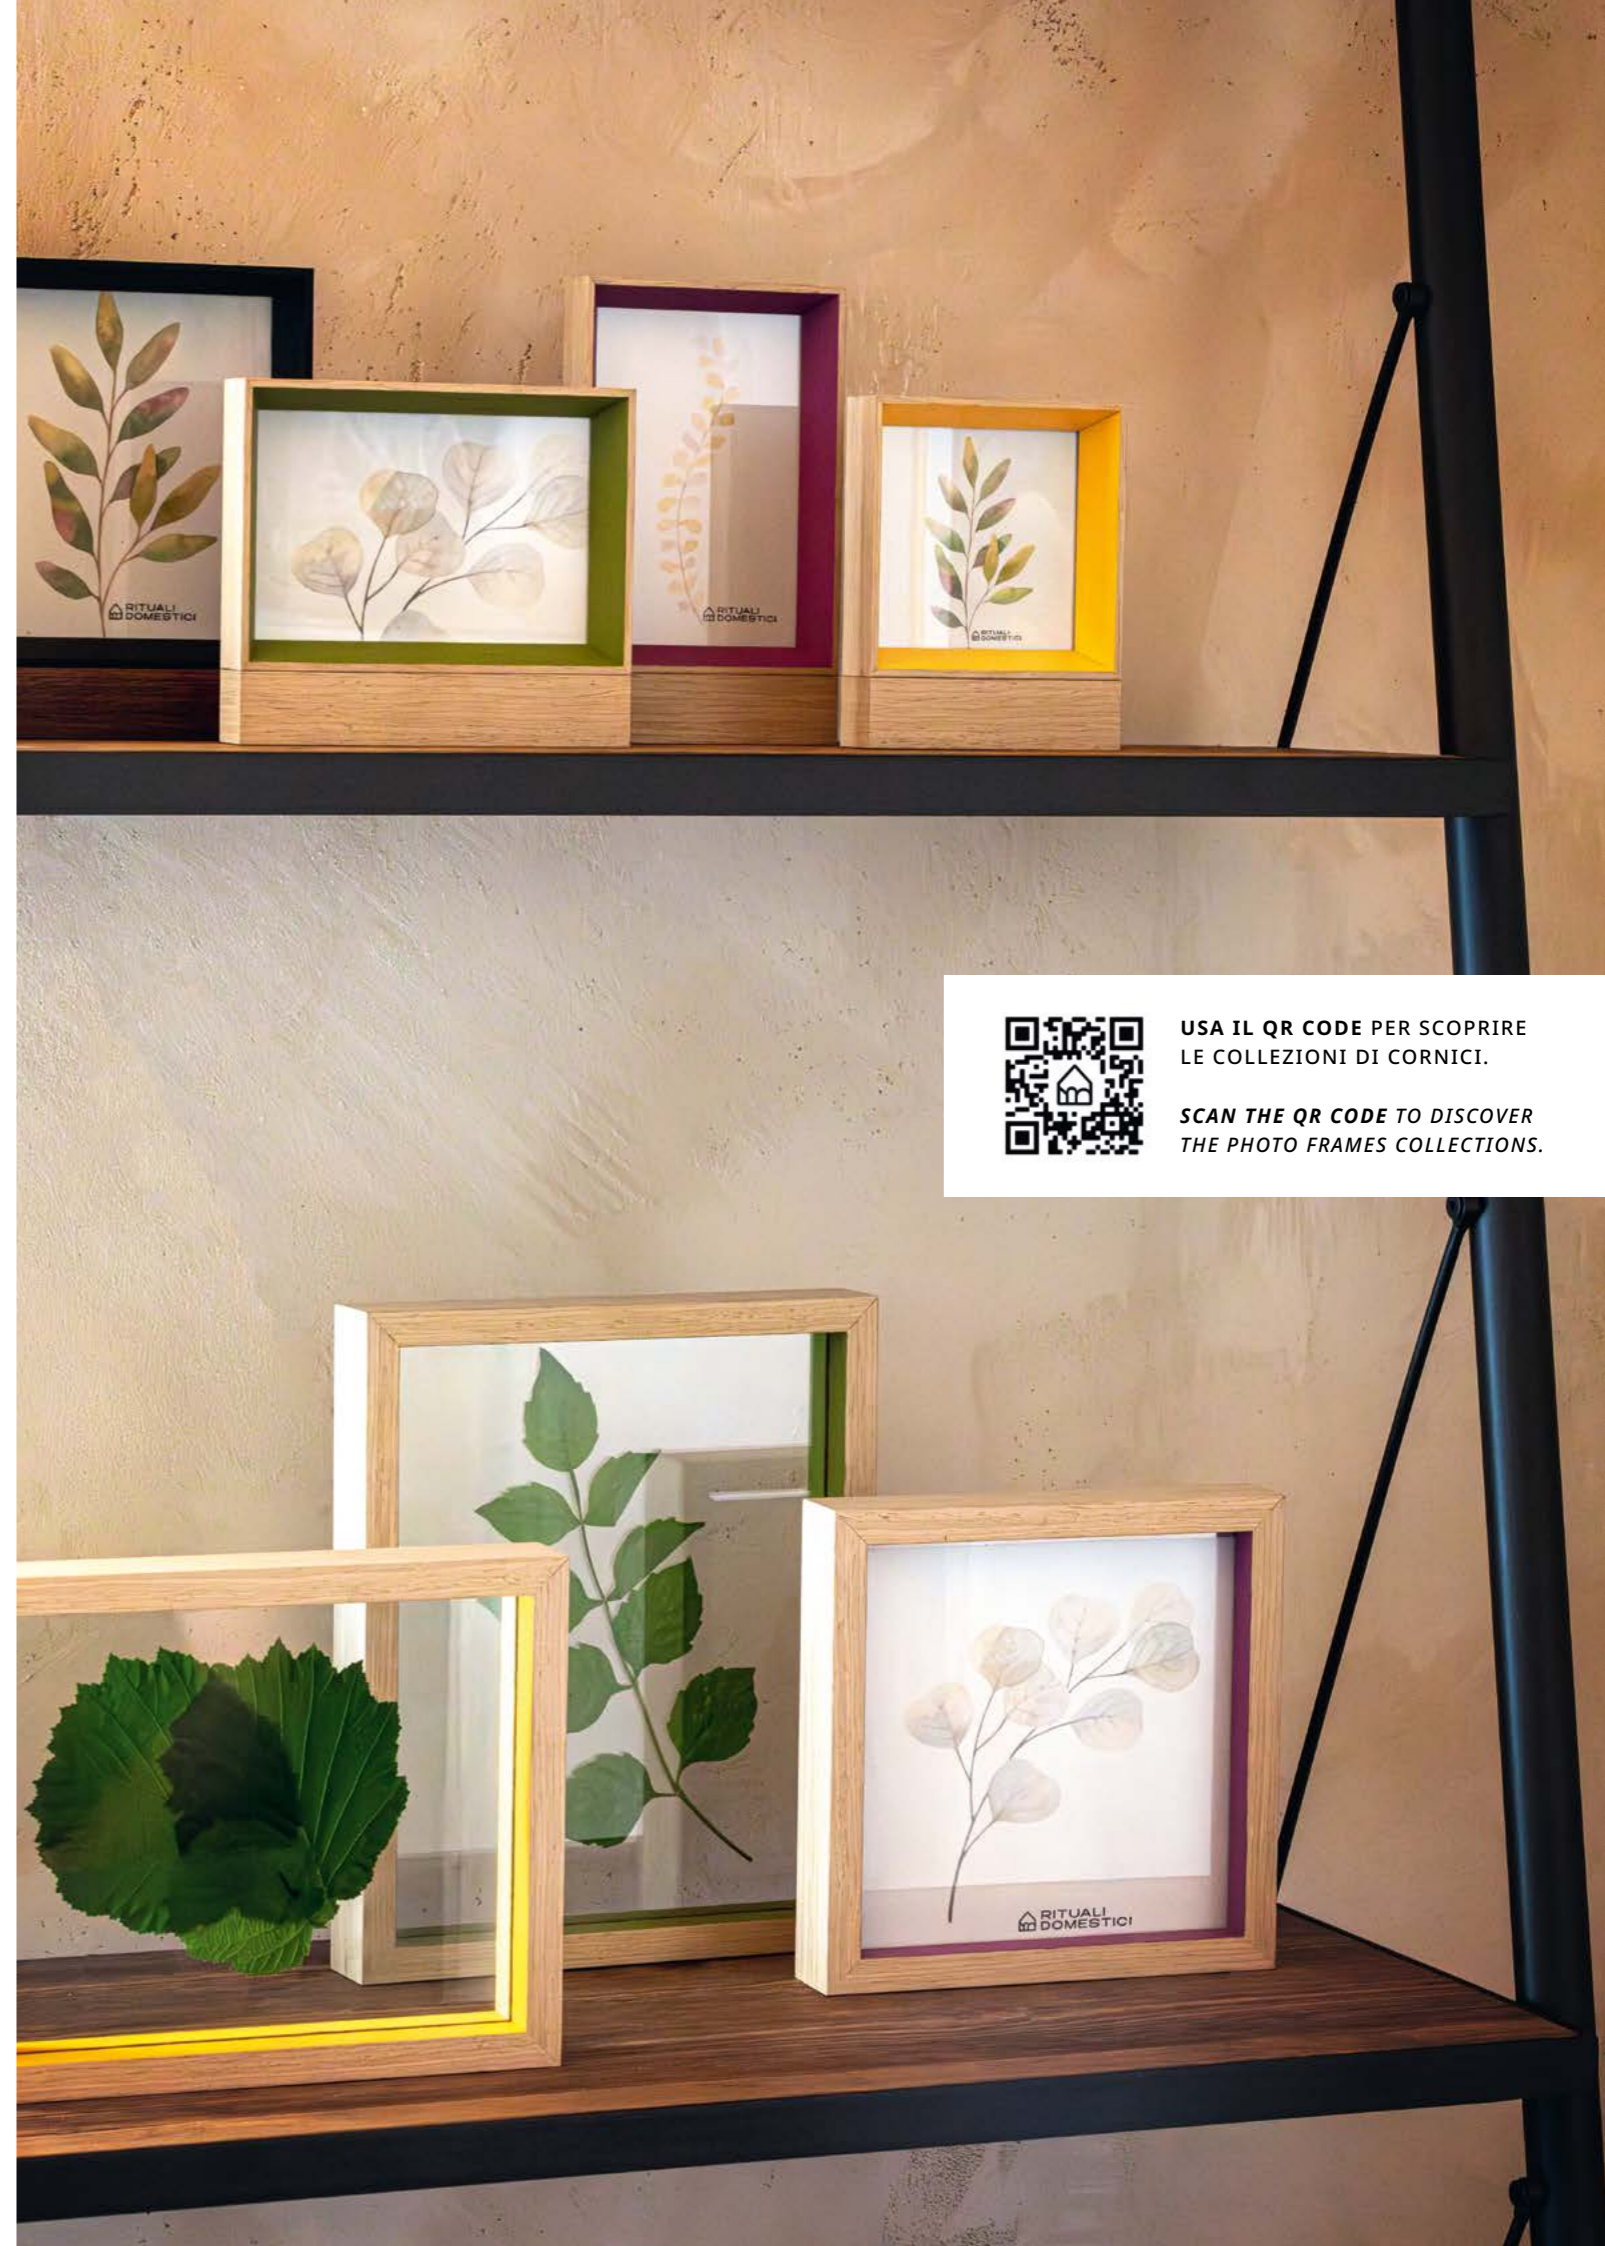

U30928099A78
PORTAFOTO 10X10 CM NERO
BLACK PHOTO FRAME 10X10 CM
12x3x15h CM
MULT. 2 - RD00014A90

U30929099A78
PORTAFOTO 13X13 CM NERO
BLACK PHOTO FRAME 13X13 CM
14.5x3x17.5h CM
MULT. 2 - RD00017A90

U30930099A78
PORTAFOTO 16X16 CM NERO
BLACK PHOTO FRAME 16X16 CM
17x3x20h CM
MULT. 2 - RD00019A90

USA IL QR CODE PER SCOPRIRE
LE COLLEZIONI DI CORNICI.

SCAN THE QR CODE TO DISCOVER
THE PHOTO FRAMES COLLECTIONS.