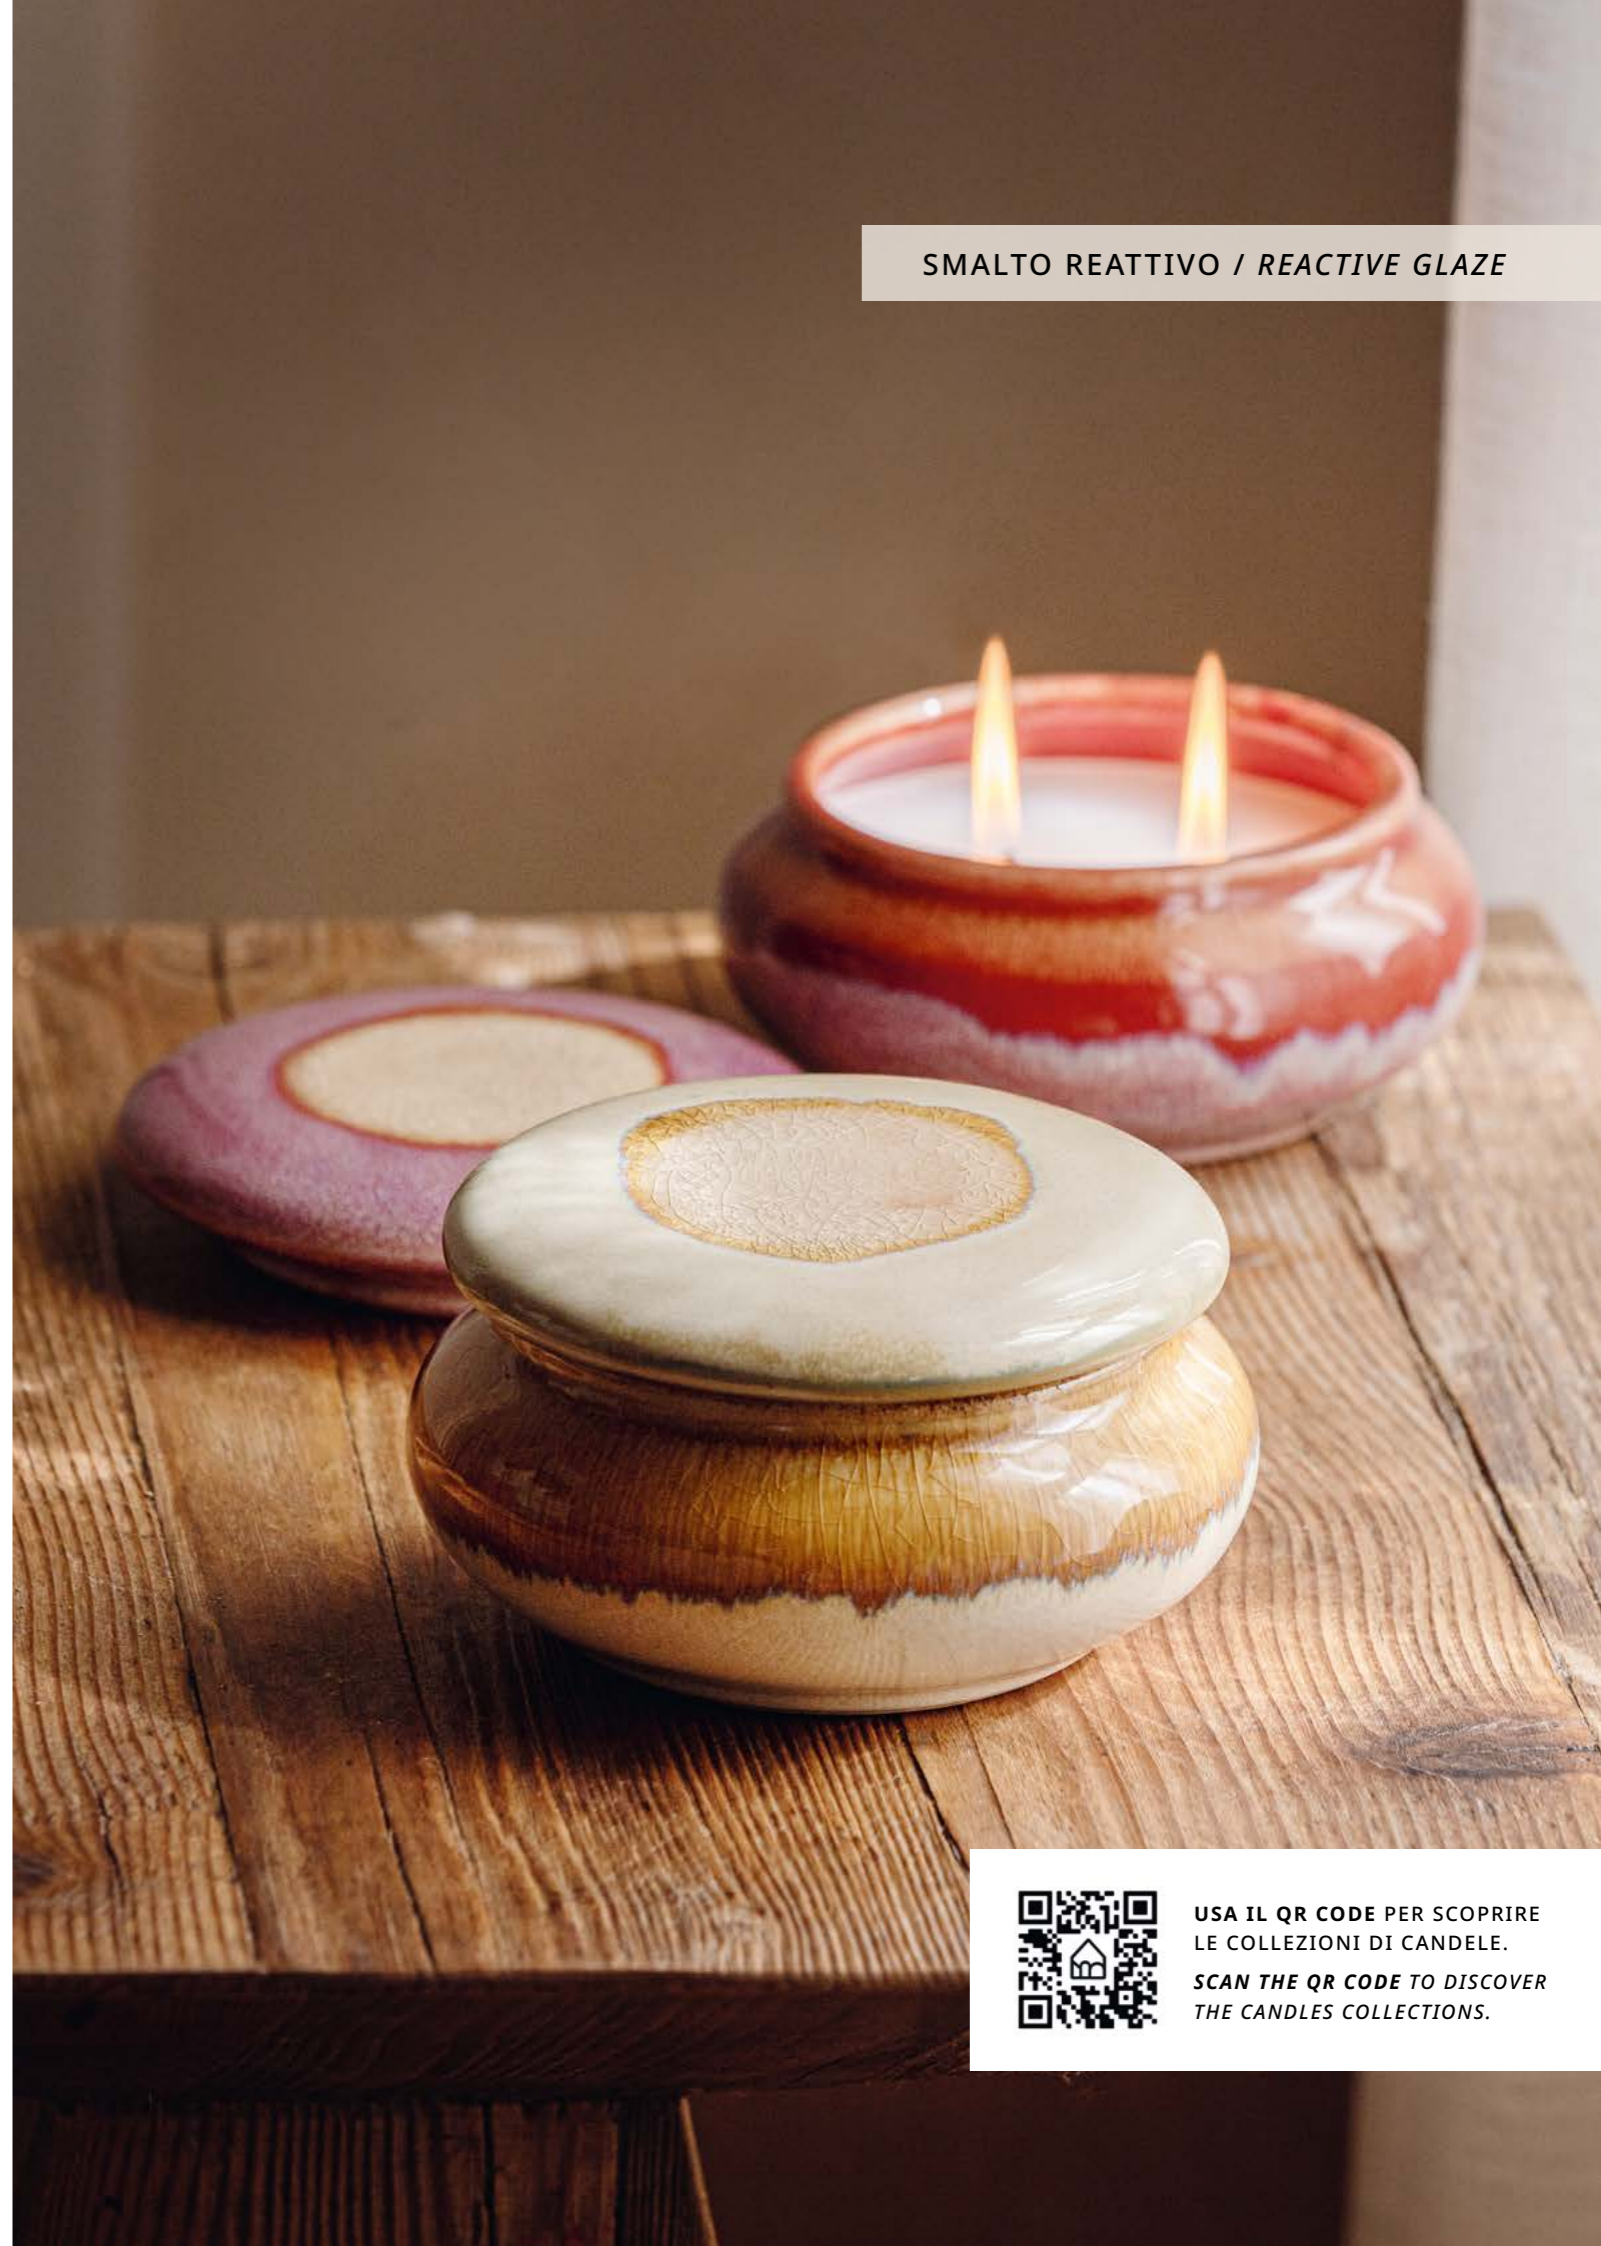

USA IL QR CODE PER SCOPRIRE
LE COLLEZIONI DI CANDELE.
*SCAN THE QR CODE TO DISCOVER
THE CANDLES COLLECTIONS.*