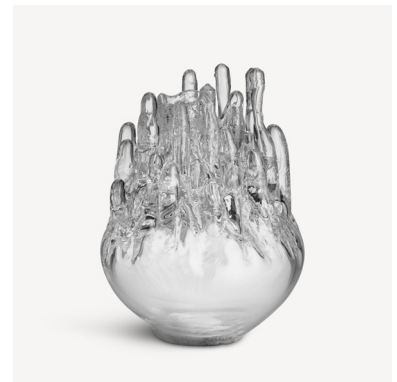

# Polar

Göran Wärff

Nature, light and ice – it was out of love for these great entities that Polar was born almost 50 years ago. This timeless series consists of a number of glass sculptures reminiscent of rippling water frozen in time. Each sculpture also doubles as a votive, where the clear glass refracts and diffuses the light to set the mood.

Polar was launched in 1974 and consists of votives in several different colors and sizes.

## **Polar votive 190mm**

Art. nr. 7062007  
Color Clear  
Size H 190 mm x W 160 mm  
Weight 2.5 kg

7321646072118

## **Polar votive 200mm**

Art. nr. 7062008  
Color Clear  
Size H 200 mm x W 200 mm  
Weight 3.0 kg

7321646072125