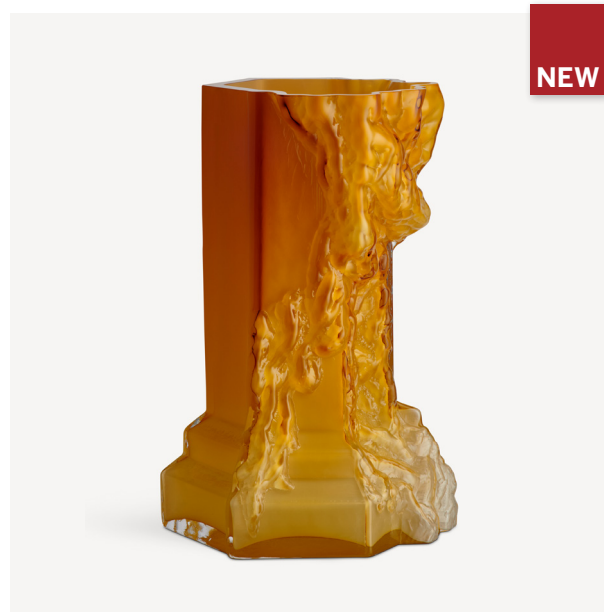

Rocky Baroque vase honey 350mm

Art. nr. 7042420
Color Honey
Size H 350 mm x W 220 mm
Weight 3.1 kg

7321646106851