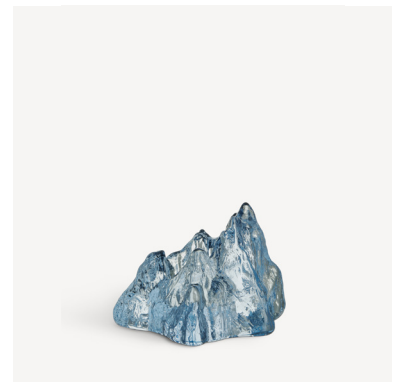

The Rock ljuslykta ice blue 91mm

Art. nr. 7062420
Color Ice blue
Size H 91 mm x W 140 mm
Weight 1.0 kg

7321646106516