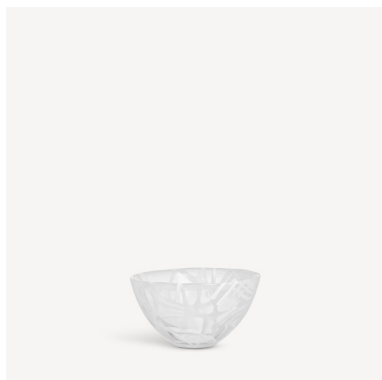

Contrast

Anna Ehrner

Contrast from Kosta Boda is made using a technique called centrifuging, which creates veils of color within the glass. Combined with colorful glass cane added during the process, each product is unique. The dish white/white in this collection is perfect as a serving dish or fruit plate. Design by Anna Ehrner

Contrast bowl white/white 160mm

Art. nr. 7052208
Color White
Size H 85 mm x W 160 mm
Weight 0.6 kg