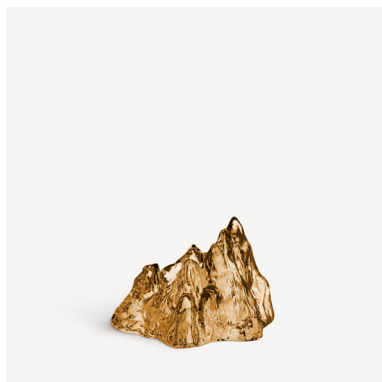

To sum it up, all fans of Snowball – with 15 million sold, we are many – are in for a déjà vu that's as progressive as it is pleasant.

**The Rock votive bronze 91mm**

Art. nr. 7062325  
Color Bronze  
Size H 91 mm x W 140 mm  
Weight 1.05 kg