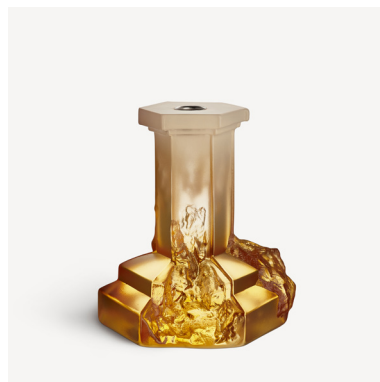

Rocky Baroque candlestick amber haze 175mm

Art. nr. 7062311
Color Amber haze
Size H 175 mm x W 155 mm
Weight 1.77 kg

7321646095452