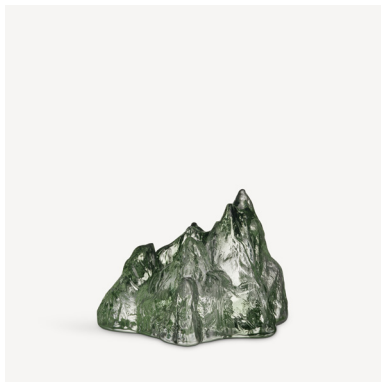

The Rock

Hanna Hansdotter

The Rock votive circular 91mm

Art. nr. 7062328
Color Circular
Size H 91 mm x W 140 mm
Weight 0.94 kg

7321646103041