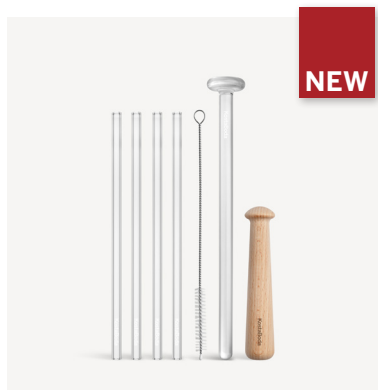

### Viva double old fashioned 30cl 2-pack

Art. nr. 7092509  
Color Clear  
Size H 66 mm x W 91 mm  
Volume

7321646112654

**Viva straw incl. cleaning brush  
200mm 4-pack**

Art. nr. 7092557  
Color Clear  
Size H 200 mm x W 8 mm  
Volume