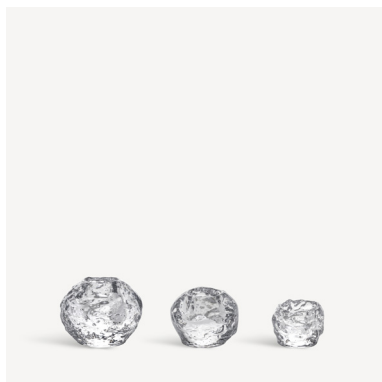

Snowball

Ann Wolff

Snowball from Kosta Boda is not just any candle holder. This iconic glass votive has illuminated its surroundings since 1973, when it was created through an experiment in which glass was blown directly inside a snowdrift. It has since sold over 15 million copies worldwide. With a shape and surface as if actually made of snow, Snowball continues to evoke memories of childhood's snow lanterns – while lighting the winter darkness here and now.

Snowball votive 3-pack

Art. nr. 7067354

Color Clear

Size x

Weight 3.3 kg

7321646036936