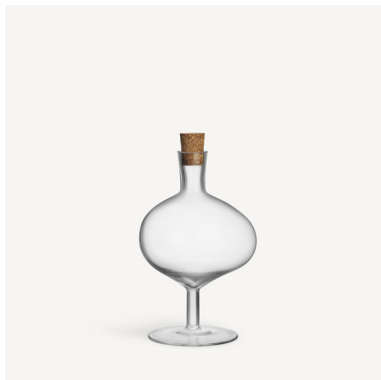

Bod

Simon Klenell & Matti Klenell

Bod is a playful tribute to the possibilities of glass craftsmanship. Two individually familiar forms, fused into a single object with a new, wholly unique expression. These asymmetrical, stemmed bottles are also a nod to Kosta Boda's long-standing production of wine glasses.

Bod's inspiring design triggers creativity in terms of both content and placement. Its confident shape makes it a natural fit in your home irrespective of room and does an impressive job presenting flowers as well as other decorative elements from the woods, beach or nature including beverages and fluids such as oils and vinegars.

The series consists of decorative bottles in different colors and sizes. It's created through a collaboration, a balancing act between the different working methods of two designers (who are also brothers). The result stands firm, right on the border between sculpture and utility object.

Bod 230mm

Art. nr. 7092200
Color Clear
Size H 230 mm x W 125 mm
Weight 0.7 kg

7321646078172