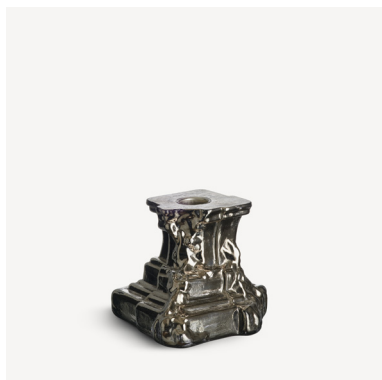

Rocky Baroque

Hanna Hansdotter

Rocky Baroque candlestick glossy glaze 95mm

Art. nr. 7062321

Color Glossy glaze

Size H 95 mm x W 115 mm

Weight 1.13 kg

7321646096619