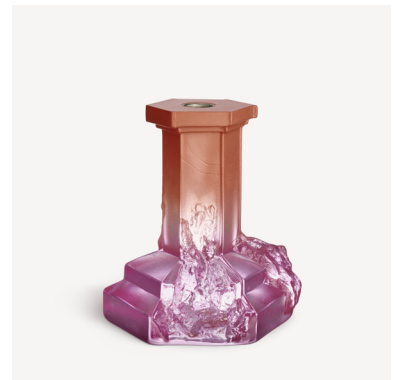

Rocky Baroque candlestick spicy rose 175mm

Art. nr. 7062320
Color Spicy rose
Size H 175 mm x W 150 mm
Weight 1.77 kg

*EAN