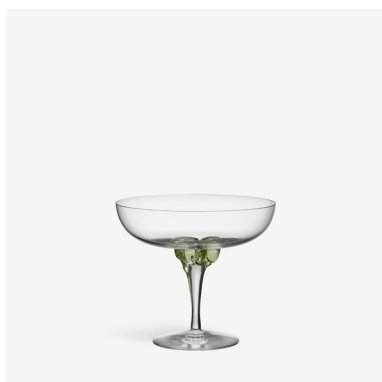

Sugar Dandy

Åsa Jungnelius

Sugar Dandy, launched in 2010, is about breaking with tradition – up to a certain point. The series consists of three oversized coupes, each with a discreet splash of color where the cup meets the stem. The subtle shades of green, blue and pink make it easy to create unique and personal table settings. And whoever wants just a tiny glass of champagne? Or soda, for that matter. Or why not break a few more rules – an all-out coup(e) – and serve dessert out of a glass? You decide.

**Sugar dandy coupe champagne
glass green 32cl**

Art. nr. 7092005

Color Green

Size H 125 mm x W 140 mm

Volume 32 cl

7321646066490