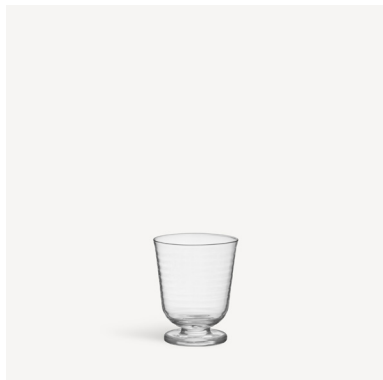

Viva

Matti Klenell

Viva glass 20cl 2-pack

Art. nr. 7092002
Color Clear
Size H 90 mm x W 76 mm
Volume 20 cl

7321646066445