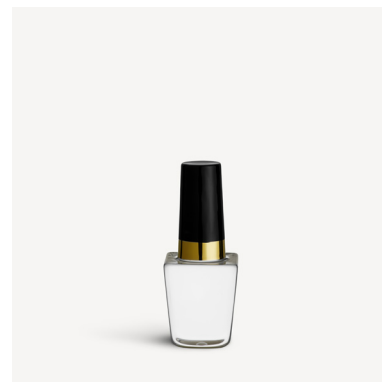

**Make up nailpolish soothing beige
124mm**

Art. nr. 7092215
Color Soothing beige
Size H 124 mm x W 49 mm
Weight 0.42 kg

7321646082544