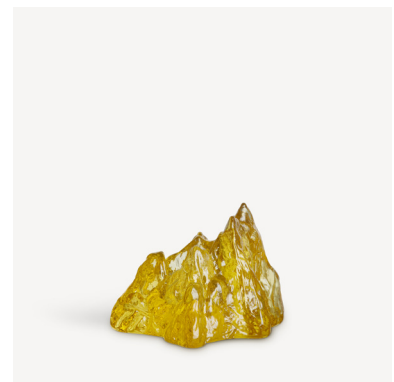

The Rock ljuslykta yellow 91mm

Art. nr. 7062327
Color Iron oxide
Size H 91 mm x W 140 mm
Weight 0.94 kg

7321646099900

7321646099924

7321646099931