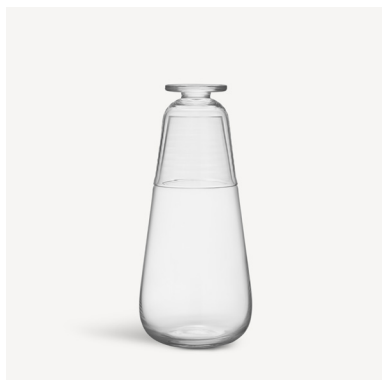

Viva

Launch date 2025-04-01

Matti Klenell

Viva from Kosta Boda unites old traditions and contemporary lifestyle. The soft design of the series is a romantic echo from the glassworks' rich history. Simple lines that together form a strong entity, made for the modern dining table and to bring people together.

Viva consists of glasses in three different sizes and a carafe capped with a small glass that works to drink from (when it's not upside down atop the carafe, that is). The collection launched in 2020.

Viva carafe 90cl with glass 20cl

Art. nr. 7082006

Color Clear

Size H 230 mm x W 102 mm

Volume 90 cl

7321646066476