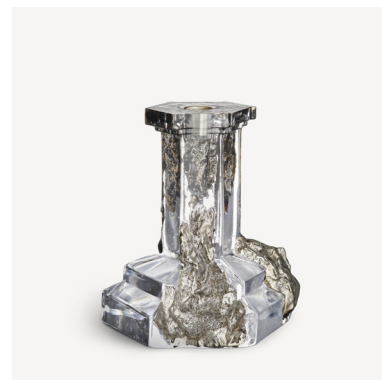

**Rocky Baroque candlestick glossy glaze 150mm**

Art. nr. 7062322

Color Glossy glaze

Size H 150 mm x W 130 mm

Weight 1.77 kg

7321646096626

**Rocky Baroque candlestick glossy glaze 175mm**

Art. nr. 7062323