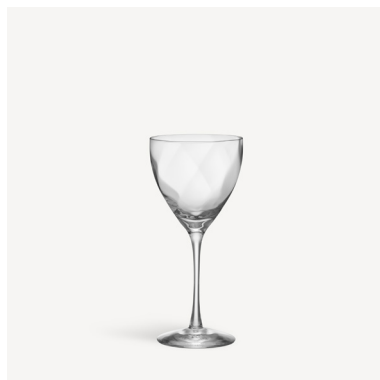

Château wine glass 35cl

Art. nr. 7021207
Color Clear
Size H 200 mm x W 90 mm
Volume 35 cl

7391533212071