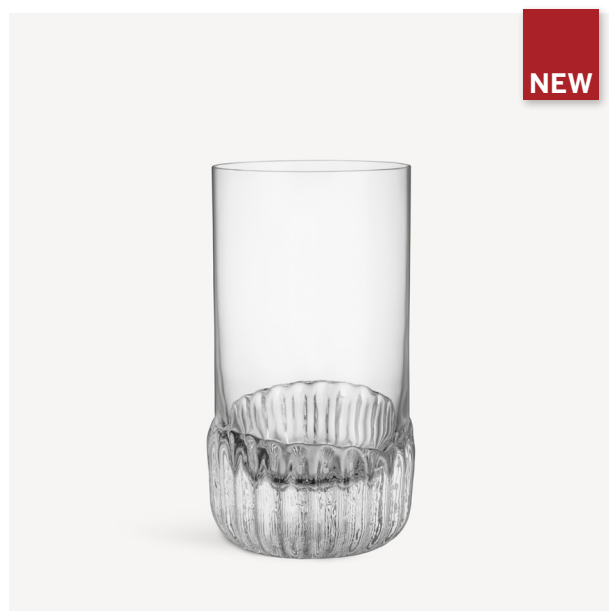

Jomo

Nina Christensen

Jomo is a collaboration between Kosta Boda and Swedish designer Nina Christensen. The series' unexpected combination of shapes playfully breaks the rules of how glasses are supposed to look, creating a unique expression. The organic lines and the weight of the glass add to the experience.

True to her style and craft, Christensen makes the essence of glass – and the fascinating physical properties of glassblowing – part of the finished object.

The Jomo series consists of four versatile and contemporary mouth-blown glasses with a distinguished bar feel, each with strong character and distinct appearance.

Jomo 38cl

Art. nr. 7092422
Color Clear
Size H 137 mm x W 70 mm
Weight 0.38 kg