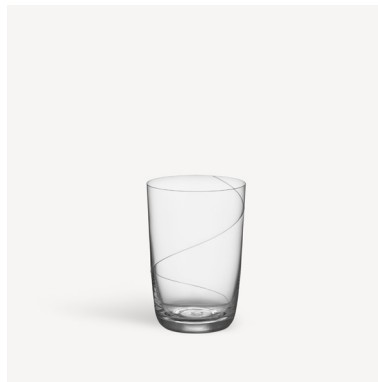

Line consists of a carafe and several different glasses: wine, tumbler, martini, gin tonic, cognac, champagne, beer and aquavit.

**Line gin & tonic glass 60cl**

Art. nr. 7021596  
Color Clear  
Size H 125 mm x W 90 mm  
Volume 60 cl