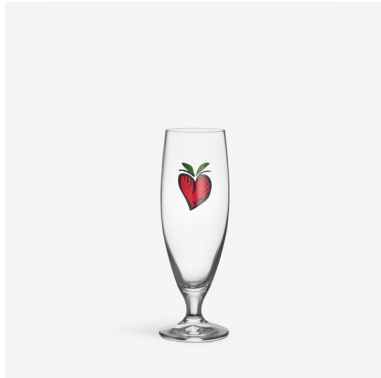

Friendship

Ulrica Hydman-Vallien

Friendship Hearts beer glass 50cl

Art. nr. 7091125
Color Clear
Size H 215 mm x W 73 mm
Volume 50 cl

7391533911257