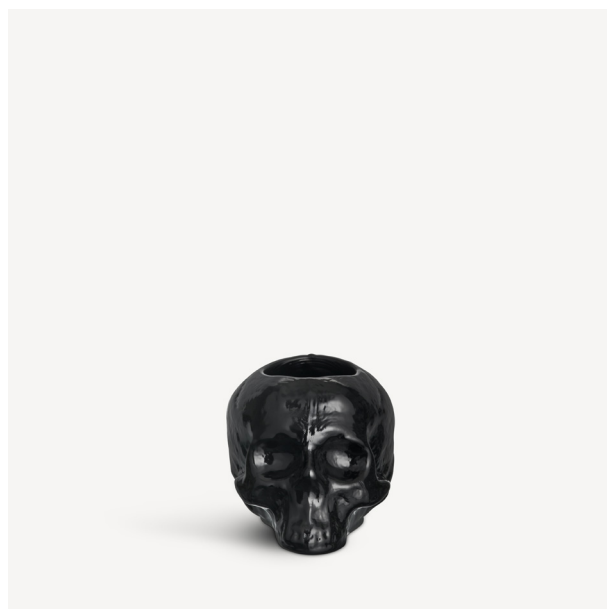

Still Life skull votive black 85mm

Art. nr. 7062201
Color Black
Size H 85 mm x W 115 mm
Weight 0.94 kg

7321646084739