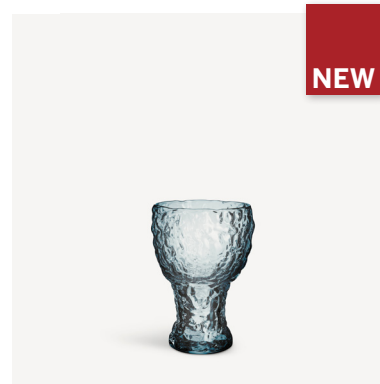

Moss highball circular 42cl 2-pack

Art. nr. 7092541
Color Circular
Size H 135 mm x W 88 mm
Volume 38 cl