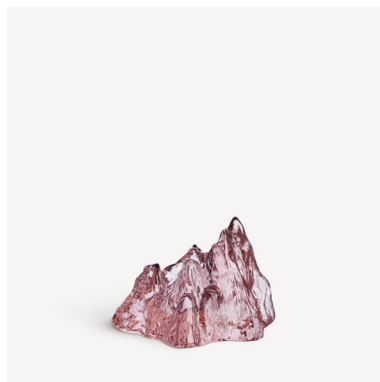

To sum it up, all fans of Snowball – with 15 million sold, we are many – are in for a déjà vu that's as progressive as it is pleasant.

**The Rock votive bronze 91mm**

Art. nr. 7062325  
Color Bronze  
Size H 91 mm x W 140 mm  
Weight 1.05 kg