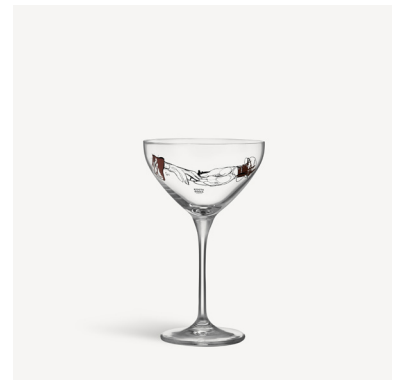

All about you You and me together coupe champagne glass 32cl 2-pack

Art. nr. 7092102
Color Gold
Size H 185 mm x W 113 mm
Volume 32 cl

7321646075355