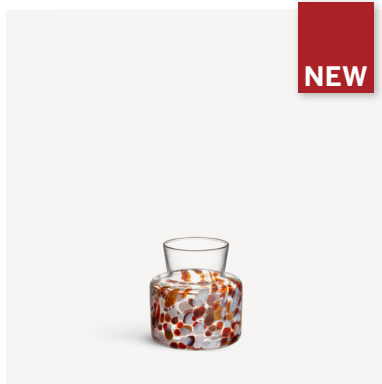

Meadow

Sara Persson

A wild, blossoming field. That's both the inspiration for and expression of Meadow, a series of vases that look just as good on their own as holding a sheaf of roses. Or tulips, a mixed bouquet, a solitary flower, a well-chosen twig.

Meadow is made using a glass-crushing technique where the vases are rolled in colored, crushed glass while they are still red-hot. The shards blend into and become part of the glass itself, and no two vases are alike. The organic pattern combined with the straight lines creates a playful whole that highlights the craftsmanship, while the shape of the vase highlights the floral splendor it embraces.

Meadow vase fall 115mm

Art. nr. 7042421
Color Fall
Size H 115 mm x W 110 mm
Weight 0.52 kg

7321646109258