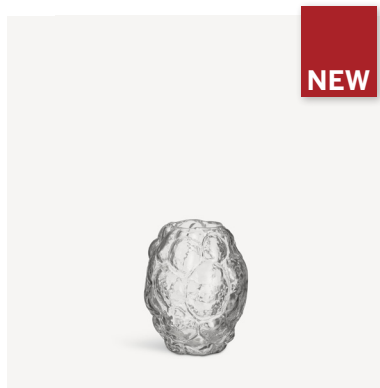

Moss vase 115mm

Art. nr. 7042491

Color Clear

Size H 115 mm x W 88 mm