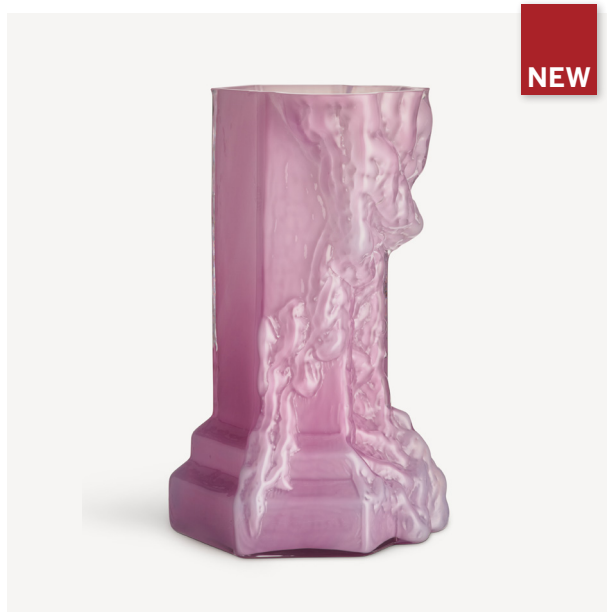

Rocky Baroque

Hanna Hansdotter

Rocky Baroque vase cool pink 350mm

Art. nr. 7042415
Color Cool pink
Size H 350 mm x W 220 mm
Weight 3.1 kg

7321646105038