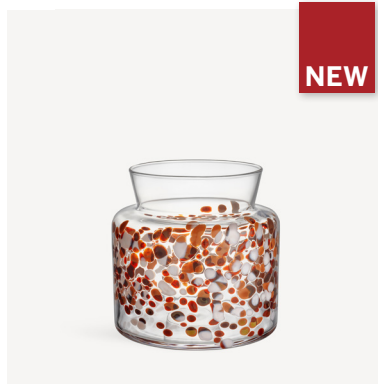

Meadow is made using a glass-crushing technique where the vases are rolled in colored, crushed glass while they are still red-hot. The shards blend into and become part of the glass itself, and no two vases are alike. The organic pattern combined with the straight lines creates a playful whole that highlights the craftsmanship, while the shape of the vase highlights the floral splendor it embraces.

## Meadow vase fall 115mm

Art. nr. 7042421  
Color Fall  
Size H 115 mm x W 110 mm  
Weight 0.52 kg

7321646109258