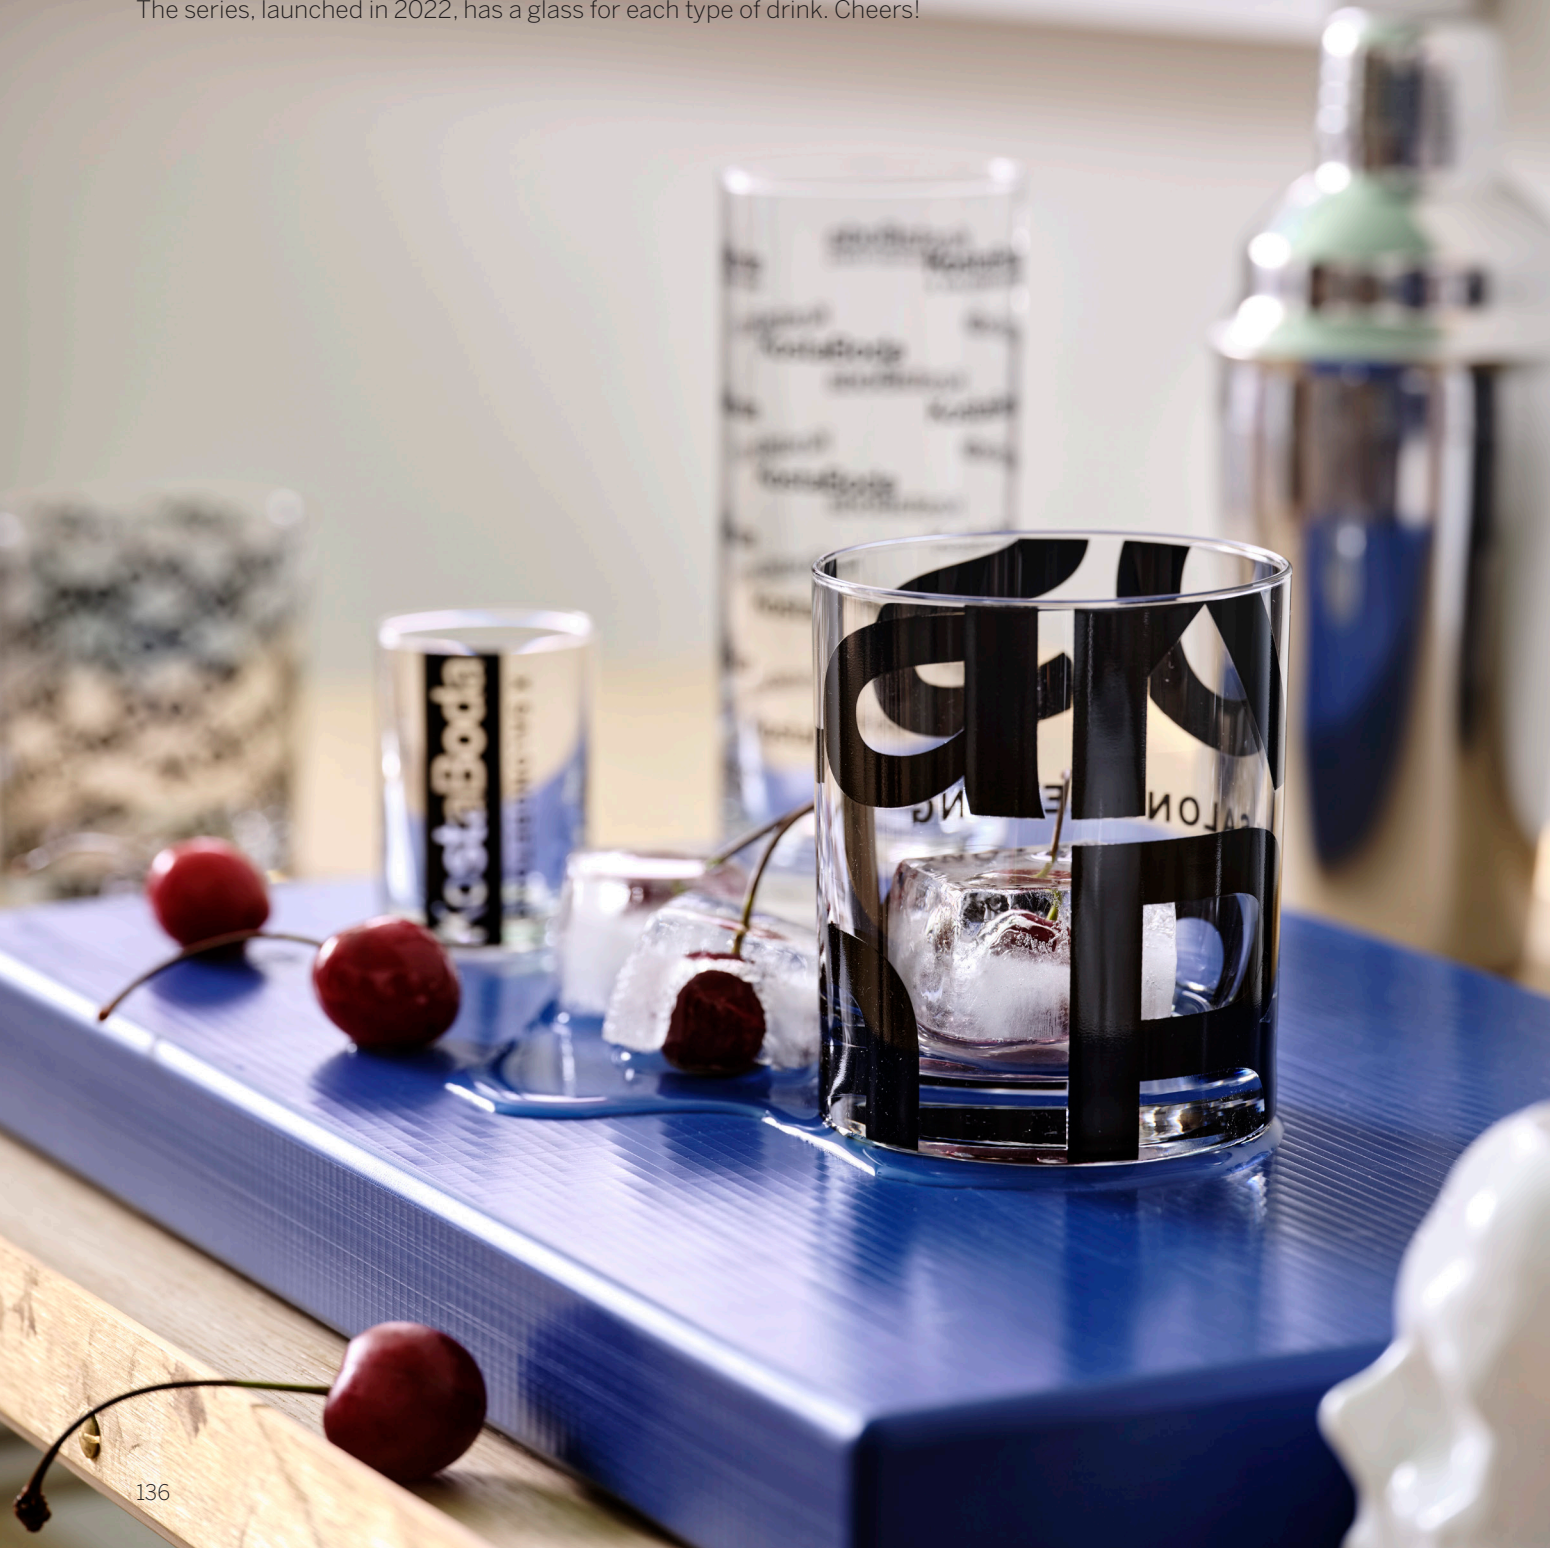

Salong Betong

Salong Betong

Salong Betong – under the motto Notorious before unknown – has reached far beyond the world of tattoo-parlors which is their artistic origin. The collab with Kosta Boda rendered this series of bar glasses for various drinks, with or without alcohol, where the Kosta Boda logo has been remixed and sampled with a fond irreverence into several graphic patterns.

The series, launched in 2022, has a glass for each type of drink. Cheers!