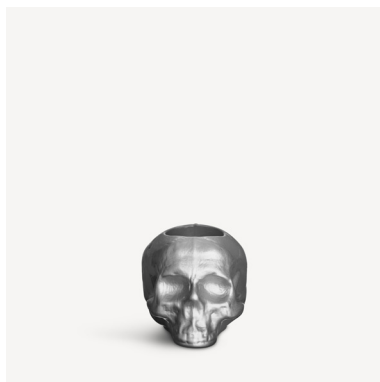

## Still life skull votive 85mm

Art. nr. 7060820  
Color Clear  
Size H 85 mm x W 115 mm  
Weight 0.94 kg

7391533608201