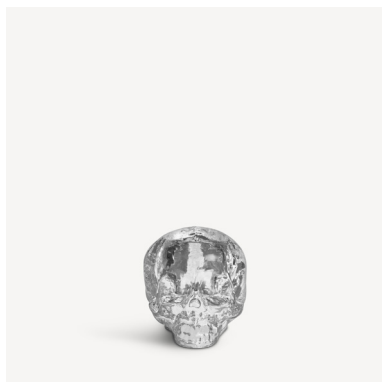

Still Life

Ludvig Löfgren

Don't let the sight frighten you. While the appearance may be a dramatic nod to Shakespeare's Hamlet, it's just a series of votives. Nevertheless, it's a splendid option for an out-of-the-ordinary glass decoration, a memento mori reminding you to light a candle while you can.

Still Life from Kosta Boda was launched in 2008, and is available in several executions.

Still life skull votive 85mm

Art. nr. 7060820
Color Clear
Size H 85 mm x W 115 mm
Weight 0.94 kg

7391533608201