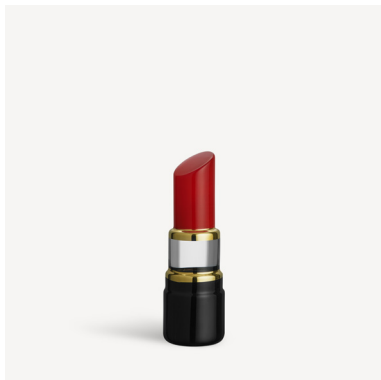

# Make Up

Åsa Jungnelius

Make Up by Kosta Boda is a series of stylized glass items straight from the beauty box. Make Up, launched in 2008, was created as a mini version of Åsa Jungnelius' art installation "I like your hairstyle!". These iconic beauty products in pressed glass are a feminist statement much along the lines of Åsa Jungnelius' other work.