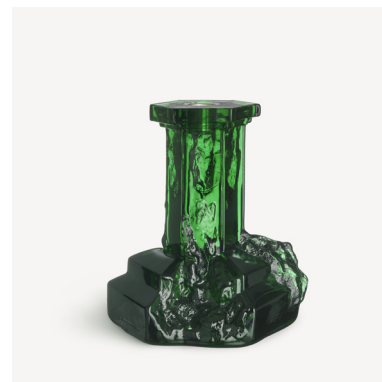

Rocky Baroque candlestick emerald green 175mm

Art. nr. 7062317
Color Emerald green
Size H 175 mm x W 155 mm
Weight 1.77 kg

7321646095841