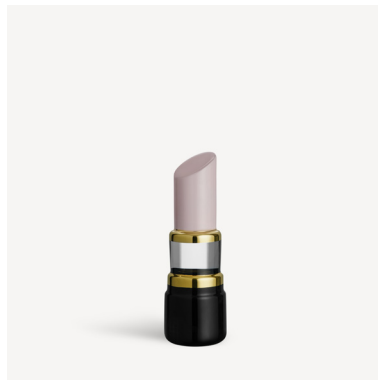

Make up lipstick soft pink 133mm

Art. nr. 7092206
Color Soft pink
Size H 133 mm x W 42 mm
Weight 0.34 kg

7321646082506