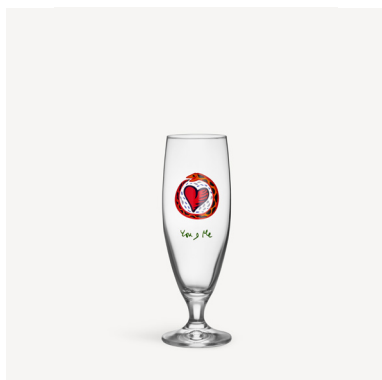

Friendship

Ulrica Hydman-Vallien

The glasses in this series are filled to the brim with motifs of love and friendship, inspired by Ulrica Hydman Vallien's playful and popular paintings. With Friendship, no glasses are half empty! Let's raise them and quench our thirst in good company. Cheers!

Friendship from Kosta Boda was launched in 2011 and consists of beer glasses and wine glasses with Hydman Vallien's illustrations.

Friendship You & Me beer glass 50cl

Art. nr. 7090686
Color Clear
Size H 215 mm x W 73 mm
Volume 50 cl

7391533906864