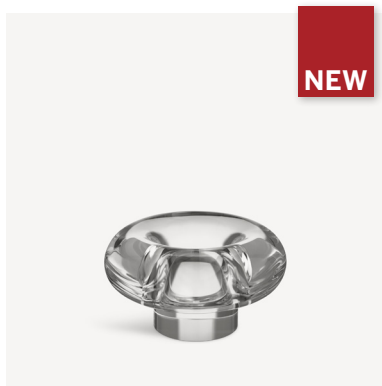

Orion

Launch date 2025-03-25

Clara Von Zweigberg

Orion is a series of votives by Kosta Boda, created by designer Clara von Zweigberg. The design is an interplay of proportions and shapes, using lines and colors to highlight the ever-fascinating nature of glass. As the name suggests, the votives are made to be even bolder together – maybe a whole constellation? Orion is available in three colorways: grey, pink and clear glass.

Orion votive 63mm

Art. nr. 7062500
Color Clear
Size H 63 mm x W 110 mm
Weight 0.73 kg