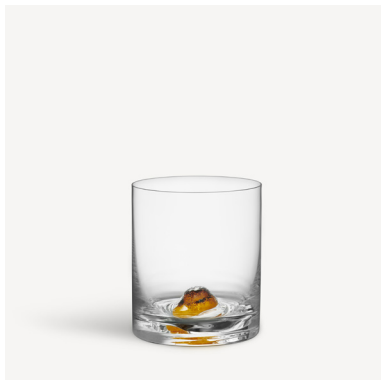

New Friends

Ernst Billgren

In his creative output, renowned Swedish artist Ernst Billgren has a habit of moving between artistic expressions, not seldom executed with themes close to nature and a light-hearted touch. The New Friends series, launched in 2008, is an excellent example.

The animal motifs become one with the glass in a clever, playful and decorative way. One animal for each piece, masterfully made by the Kosta Glassworks' craftsmen. Resting carefree at the bottom of the glass – happy to share this drink with you. After all, meeting someone over a drink is a great way to make new friends.

New friends Duck tumbler 46cl

Art. nr. 7090953
Color Clear
Size H 96 mm x W 86 mm
Volume 46 cl

7391533909537