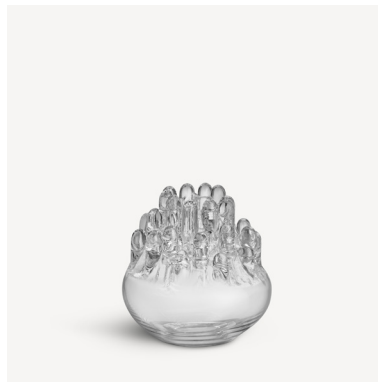

Polar votive 200mm

Art. nr. 7062008
Color Clear
Size H 200 mm x W 200 mm
Weight 3.0 kg

7321646072125