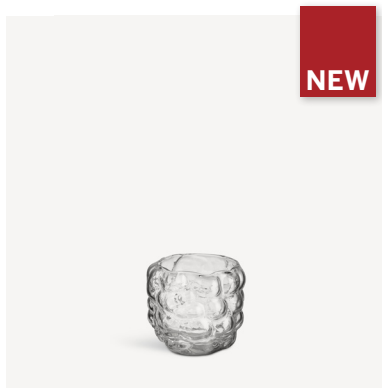

The product series contains a votive, vase, bowl, drinking glasses and a carafe. All products are mouth-blown produced in Kosta and are available in circular and clear glass.

**Moss votive 73mm**

Art. nr. 7062491