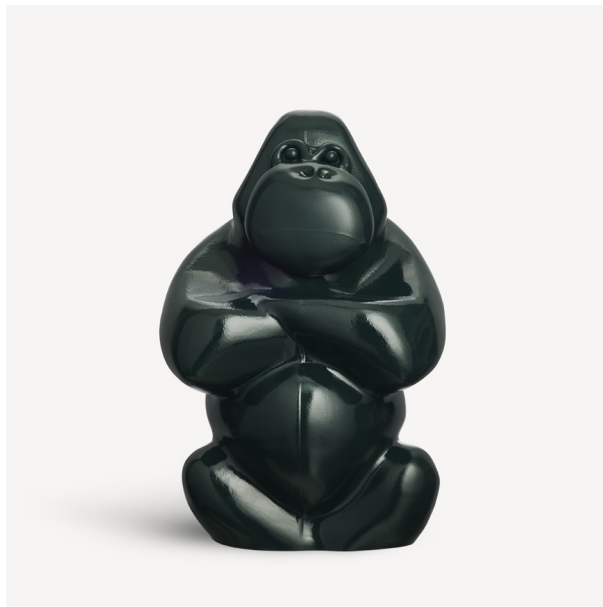

Gabba Gabba Hey

Ludvig Löfgren

Like life itself – at once inscrutable, playful, serious, beautiful – the gorilla sits there, with its rounded shape and arms crossed.

The Gabba Gabba Hey series invites each viewer to make their own interpretation. But however you see it, it will surely catch your attention. Since its launch in 2010, the series has come to exert its special appeal all over the world. The sculptures are designed by Ludvig Löfgren and mouth-blown in Kosta.

Gabba Gabba hey dark green 305mm

Art. nr. 7091026

Color Green

Size H 305 mm x W 205 mm

Weight 2.96 kg

7321646094790