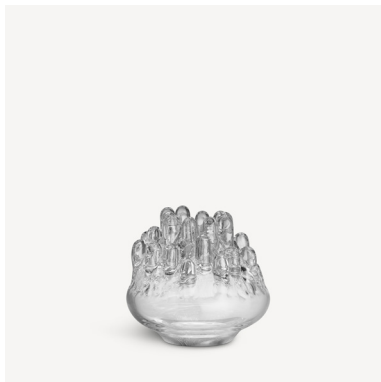

Polar

Göran Wärff

Nature, light and ice – it was out of love for these great entities that Polar was born almost 50 years ago. This timeless series consists of a number of glass sculptures reminiscent of rippling water frozen in time. Each sculpture also doubles as a votive, where the clear glass refracts and diffuses the light to set the mood.

Polar from Kosta Boda invites you to combine and group different sizes, although each makes a beautiful design object on its own. Or as a unique gift, e.g. from Sweden to the Sydney Opera House (true story).

Polar was launched in 1974 and consists of votives in several different colors and sizes.

Polar votive 190mm

Art. nr. 7062007
Color Clear
Size H 190 mm x W 160 mm
Weight 2.5 kg

7321646072118