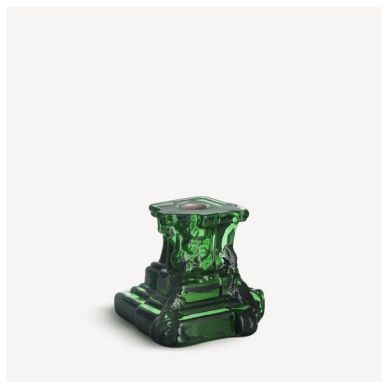

Rocky Baroque

Hanna Hansdotter

A rebellious take with ancient roots, the Rocky Baroque series from Kosta Boda is a playful remix of the classical column. Monumental contours meet raw, jagged surfaces in this series of candlesticks and vases. Pop colors mix with unyielding shapes, and the collection resides in the borderlands between sculpture and utility object, a recurring theme in Hanna Hansdotter's design. Humor and irony are other tools used to interpret and challenge authoritarian principles. The result is its own genre – Rocky Baroque.

Hanna Hansdotter describes herself as being drawn to the crossroads between the harsh and the decorative. When that spirit is captured as perfectly as with Rocky Baroque, who are we to argue?

Rocky Baroque candlestick emerald green 95mm

Art. nr. 7062315
Color Emerald green
Size H 95 mm x W 115 mm
Weight 1.13 kg

7321646095810