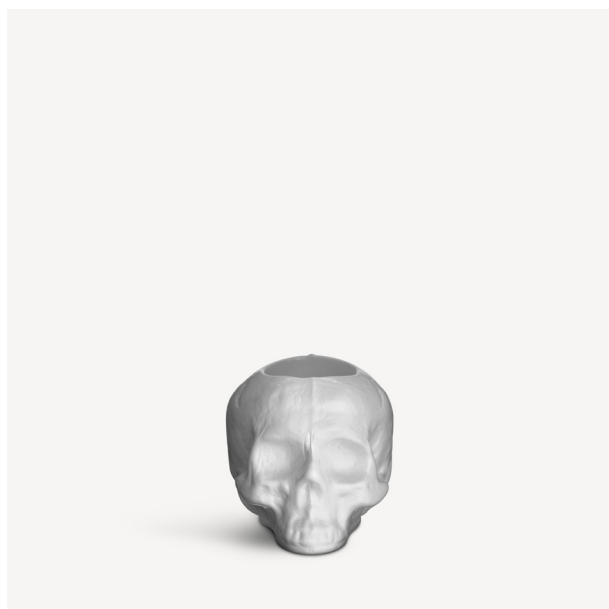

Still Life

Ludvig Löfgren

Still Life skull votive offwhite 85mm

Art. nr. 7062200
Color Offwhite
Size H 85 mm x W 115 mm
Weight 0.94 kg

7321646084715