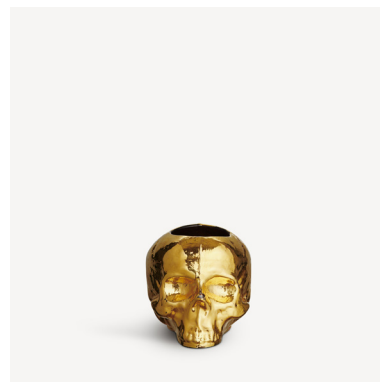

Still Life skull votive gold 85mm

Art. nr. 7062324
Color Clear
Size H 85 mm x W 115 mm
Weight 0.95 kg

7321646099894