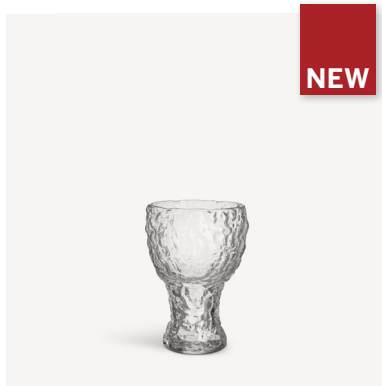

Moss highball 42cl 2-pack

Art. nr. 7092480
Color Clear
Size H 135 mm x W 88 mm
Weight 0.28 kg