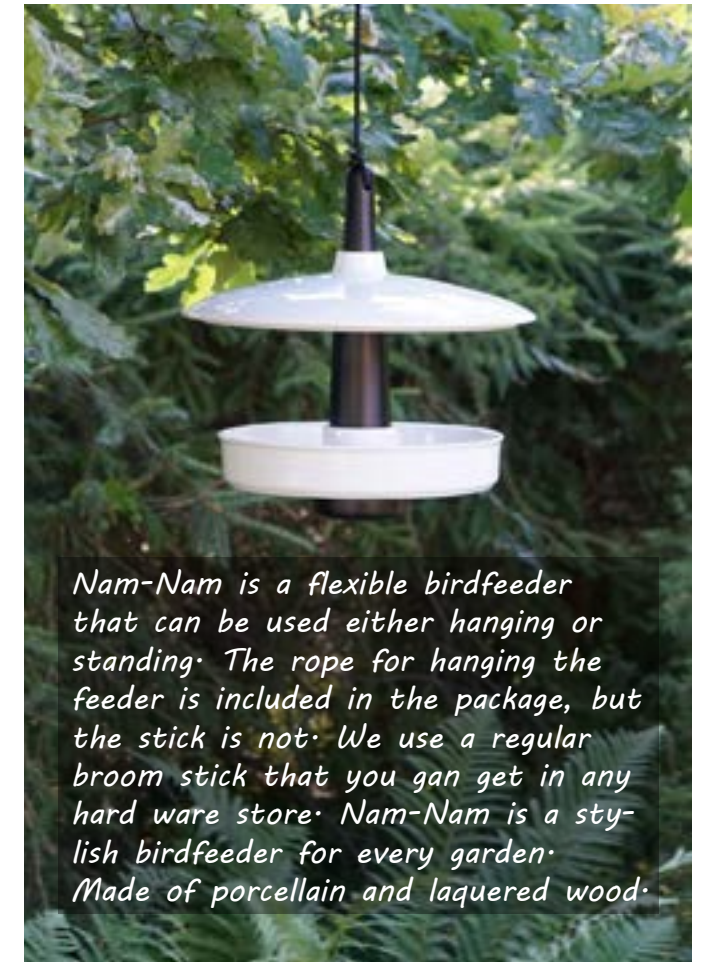

BIRD BATH / BIRDFEEDER

Design: Edmire

Item nr: Stainless steel: 7340275 Goldplated: 7340273 Black: 7340288

Size: Height 60 cm, diam 22 cm

NAM NAM BIRDFEEDER

Design: Tom Stepp

Item nr: 7340276,

Size: 29 x 31,4 x 29 cm

Nam-Nam is a flexible birdfeeder that can be used either hanging or standing. The rope for hanging the feeder is included in the package, but the stick is not. We use a regular broom stick that you can get in any hard ware store. Nam-Nam is a stylish birdfeeder for every garden. Made of porcellain and laquered wood.