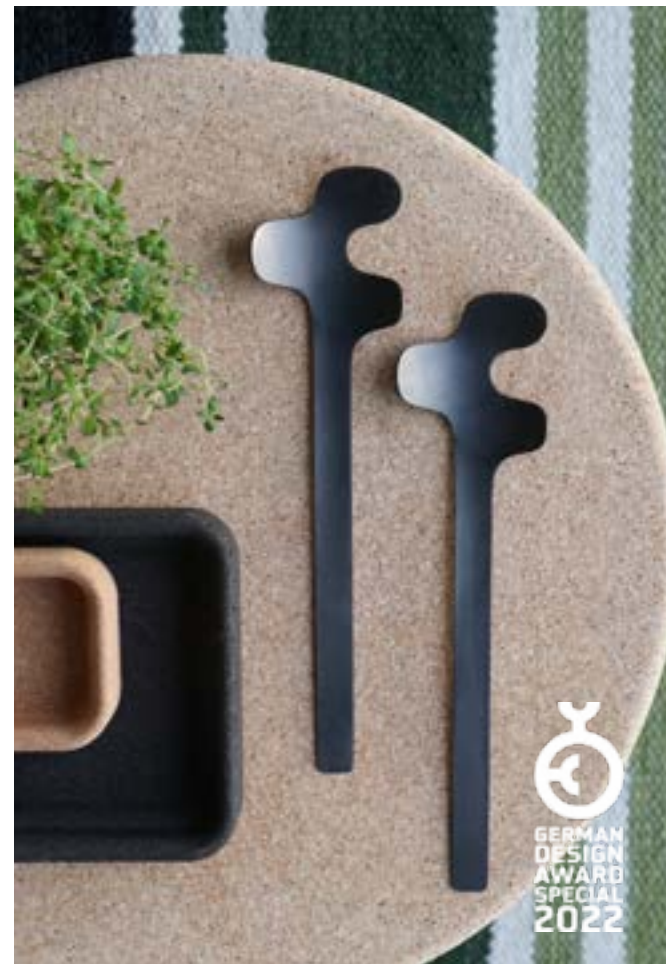

LEAF SALAD SET

This cool looking and genuinely functional salad set is the perfect gift for the design interested foodie. It has a slightly bent blade for a perfect grip.
Design: Johannes Lindner, Size: 28 x 7 x 2 cm