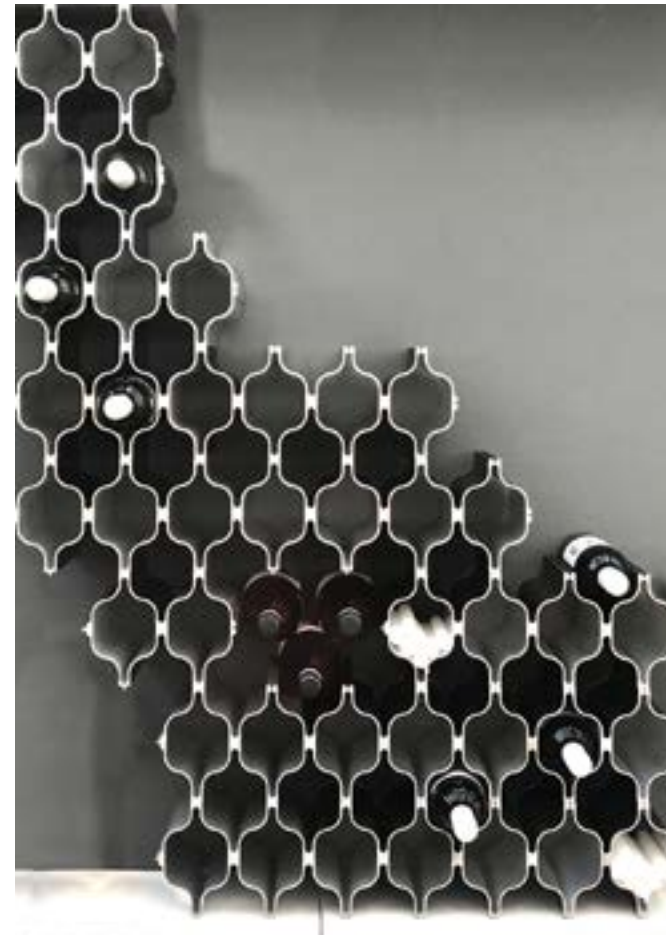

Hex Winerack is not only a storage for bottles, it is a piece of art all by itself. The modules slide into each other one by one, which means you can build your winerack into various shapes in your own personal style. The winerack is made of extruded aluminum and you can choose if you want color on the outside or plain aluminum. With our super smart mounting plates you have the opportunity to hang it under a shelf or a cupboard. Otherwise it looks just as nice standing freely or against a wall.